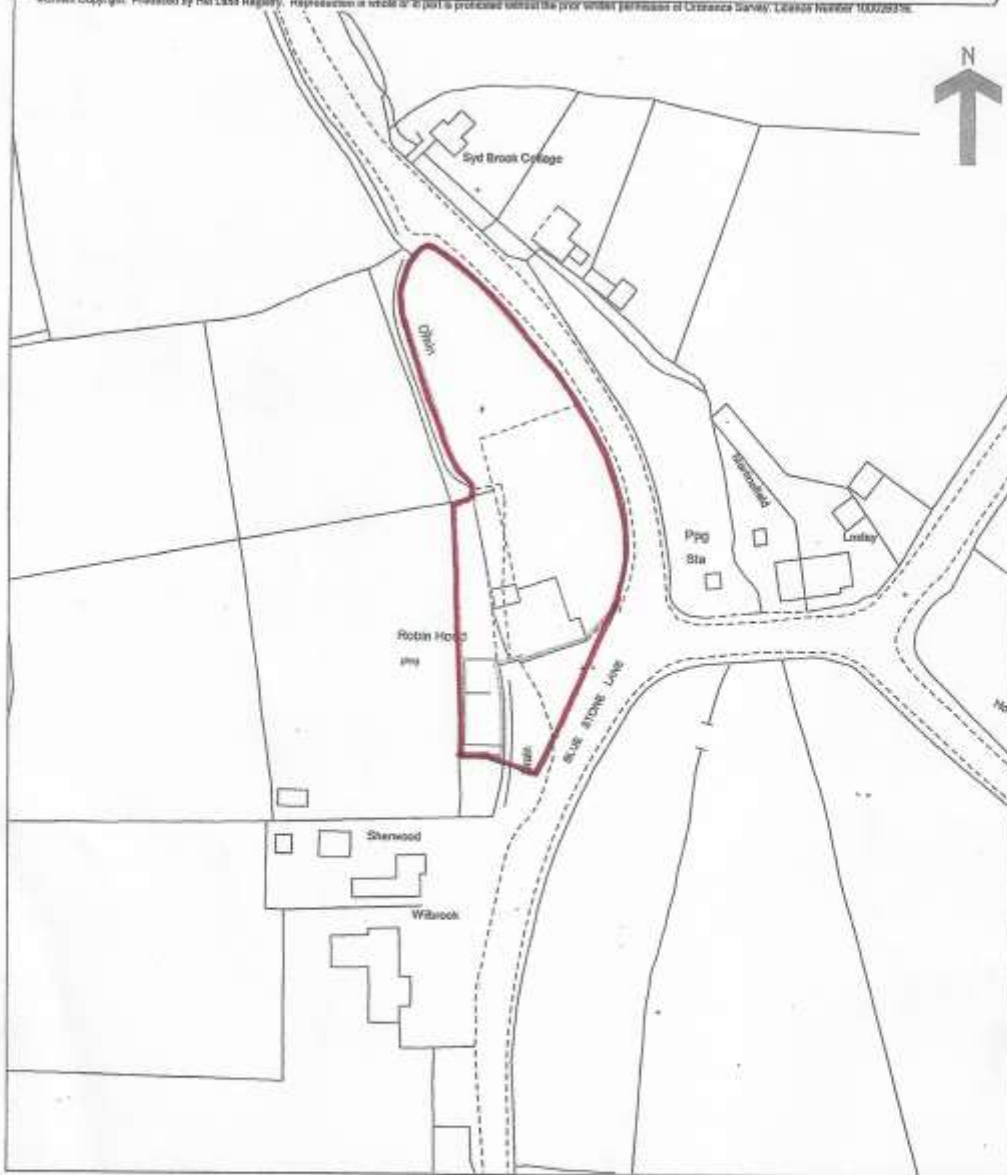

HM Land Registry
Current title plan

Title number LA888492
Ordnance Survey map reference SD5016SE
Scale 1:1250 enlarged from 1:2500
Administrative area Lancashire : Chorley

Screen Copyright. Produced by HM Land Registry. Reproduction in whole or in part is prohibited without the prior written permission of Ordnance Survey. Licence Number 1000283-0.

This is a print of the view of the title plan obtained from HM Land Registry showing the state of the title plan on 09 May 2019 at 13:38:39. This title plan shows the general position, not the exact line, of the boundaries. It may be subject to distortions in scale. Measurements scaled from this plan may not match measurements between the same points on the ground.